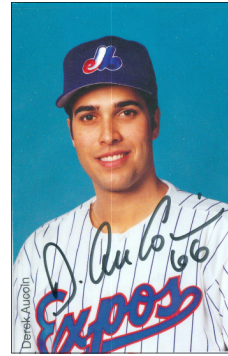

☐ Derek Aucoin