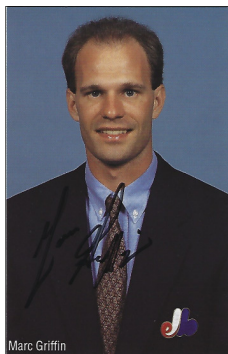

## MONTREAL EXPOS POSTCARDS - 1995-96 Caravan & Fan Club

These postcards which were given out during the Expos 1995-96 winter caravans and by the fan club, feature either borderless black & white or colour head and shoulder photos of players in their pin stripe uniforms on a light blue or dark blue background. The player's name and number appear vertically or horizontally at the bottom of the photo in black or white text. All cards have blank backs.

☐ Felipe Alou

☐ Moises Alou

☐ Pierre Arsenault

☐ Derek Aucoin

☐ Denis Boucher

☐ Rodger Brulotte

☐ Alain Chantelois

☐ Fernando DaSilva  
black & white  
full logo on cap

☐ Jacques Doucet

☐ Darrin Fletcher

☐ Marc Griffin  
white text on right

☐ Marc Griffin  
white text on left

☐ Mark Grudzielanek  
no arm showing

☐ Joe Kerrigan

☐ Mike Lansing

**MONTREAL EXPOS POSTCARDS - 1995-96 Caravan & Fan Club (cont'd)**