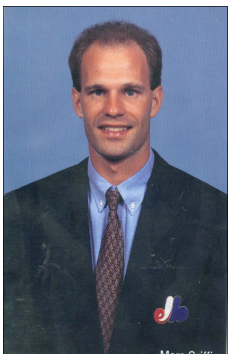

☐ Marc Griffin
white text on right