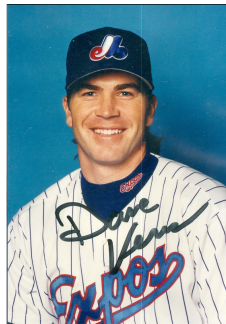

## MONTREAL EXPOS POSTCARDS - 1995-96 Caravan & Fan Club

These postcards which were given out during the Expos 1995-96 winter caravans and by the fan club, feature either borderless black & white or colour head and shoulder photos of players in their pin stripe uniforms on a light blue or dark blue background. The player's name and number appear vertically or horizontally at the bottom of the photo in black or white text. All cards have blank backs.

□ Pedro Martinez

□ Claude Raymond

□ Kirk Rueter  
black text

□ David Segui

□ Ken Singleton

□ Tim Spehr

□ Tony Tarasco  
no arms showing

□ Dave Veres  
3 1/2 x 5 glossy