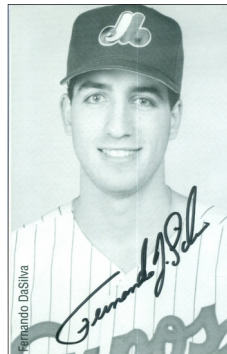

## MONTREAL EXPOS POSTCARDS - 1995-96 Caravan & Fan Club

These postcards which were given out during the Expos 1995-96 winter caravans and by the fan club, feature either borderless black & white or colour head and shoulder photos of players in their pin stripe uniforms on a light blue or dark blue background. The player's name and number appear vertically or horizontally at the bottom of the photo in black or white text. All cards have blank backs.

☐ Felipe Alou

☐ Moises Alou

☐ Pierre Arsenault

☐ Derek Aucoin

☐ Denis Boucher

☐ Rodger Brulotte

☐ Alain Chantelois

☐ Fernando DaSilva  
black & white  
full logo on cap

☐ Jacques Doucet

☐ Darrin Fletcher

☐ Marc Griffin  
white text on right

☐ Marc Griffin  
white text on left

☐ Mark Grudzielanek  
no arm showing

☐ Joe Kerrigan

☐ Mike Lansing

**MONTREAL EXPOS POSTCARDS - 1995-96 Caravan & Fan Club (cont'd)**