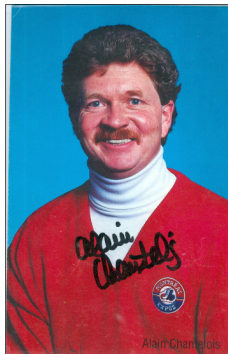

## MONTREAL EXPOS POSTCARDS - 1995-96 Caravan & Fan Club

These postcards which were given out during the Expos 1995-96 winter caravans and by the fan club, feature either borderless black & white or colour head and shoulder photos of players in their pin stripe uniforms on a light blue or dark blue background. The player's name and number appear vertically or horizontally at the bottom of the photo in black or white text. All cards have blank backs.

☐ Felipe Alou

☐ Moises Alou

☐ Pierre Arsenault

☐ Derek Aucoin

☐ Denis Boucher

☐ Rodger Brulotte

☐ Alain Chantelois

☐ Fernando DaSilva  
black & white  
full logo on cap