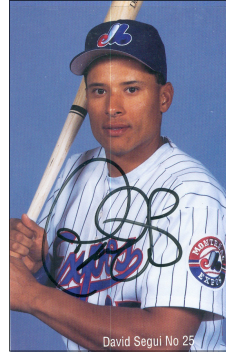

□ David Segui