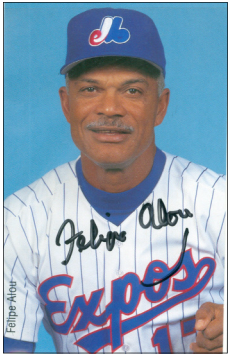

## MONTREAL EXPOS POSTCARDS - 1995-96 Caravan & Fan Club

These postcards which were given out during the Expos 1995-96 winter caravans and by the fan club, feature either borderless black & white or colour head and shoulder photos of players in their pin stripe uniforms on a light blue or dark blue background. The player's name and number appear vertically or horizontally at the bottom of the photo in black or white text. All cards have blank backs.

☐ Felipe Alou

☐ Moises Alou

☐ Pierre Arsenault

☐ Derek Aucoin

☐ Denis Boucher

☐ Rodger Brulotte

☐ Alain Chantelois

☐ Fernando DaSilva  
black & white  
full logo on cap