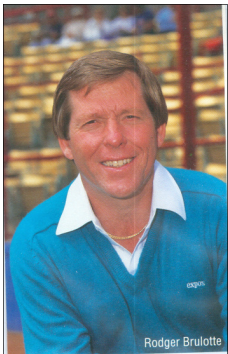

## MONTREAL EXPOS POSTCARDS - 1995-96 Caravan & Fan Club

These postcards which were given out during the Expos 1995-96 winter caravans and by the fan club, feature either borderless black & white or colour head and shoulder photos of players in their pin stripe uniforms on a light blue or dark blue background. The player's name and number appear vertically or horizontally at the bottom of the photo in black or white text. All cards have blank backs.

☐ Felipe Alou

☐ Moises Alou

☐ Pierre Arsenault

☐ Derek Aucoin

☐ Denis Boucher

☐ Rodger Brulotte

☐ Alain Chantelois

☐ Fernando DaSilva  
black & white  
full logo on cap