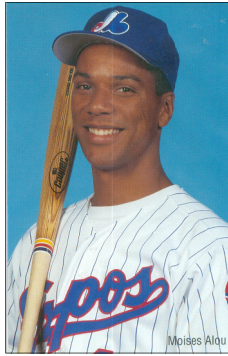

☐ Moises Alou