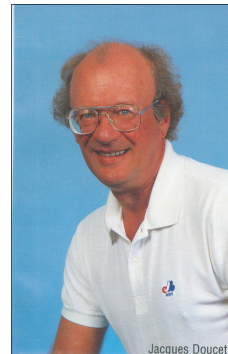

## MONTREAL EXPOS POSTCARDS - 1995-96 Caravan & Fan Club

These postcards which were given out during the Expos 1995-96 winter caravans and by the fan club, feature either borderless black & white or colour head and shoulder photos of players in their pin stripe uniforms on a light blue or dark blue background. The player's name and number appear vertically or horizontally at the bottom of the photo in black or white text. All cards have blank backs.

☐ Felipe Alou

☐ Moises Alou

☐ Pierre Arsenault

☐ Derek Aucoin

☐ Denis Boucher

☐ Rodger Brulotte

☐ Alain Chantelois

☐ Fernando DaSilva  
black & white  
full logo on cap