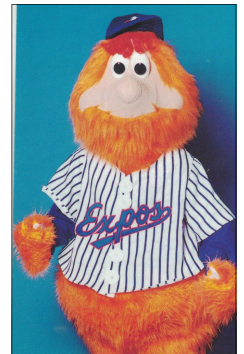

MONTREAL EXPOS POSTCARDS - 1995-96 Caravan & Fan Club (cont'd)

□ Youppi!