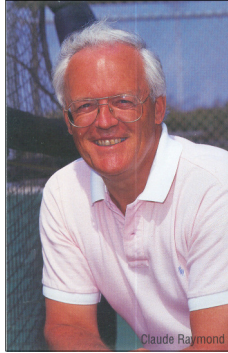

## MONTREAL EXPOS POSTCARDS - 1995-96 Caravan & Fan Club

These postcards which were given out during the Expos 1995-96 winter caravans and by the fan club, feature either borderless black & white or colour head and shoulder photos of players in their pin stripe uniforms on a light blue or dark blue background. The player's name and number appear vertically or horizontally at the bottom of the photo in black or white text. All cards have blank backs.

☐ Jacques Doucet

☐ Darrin Fletcher

☐ Marc Griffin  
white text on right

☐ Marc Griffin  
white text on left

☐ Mark Grudzielanek  
no arm showing

☐ Joe Kerrigan

☐ Mike Lansing

**MONTREAL EXPOS POSTCARDS - 1995-96 Caravan & Fan Club (cont'd)**

□ Pedro Martinez

□ Claude Raymond

□ Kirk Rueter  
black text

□ David Segui

□ Ken Singleton

□ Tim Spehr

□ Tony Tarasco  
no arms showing

□ Dave Veres  
3 1/2 x 5 glossy