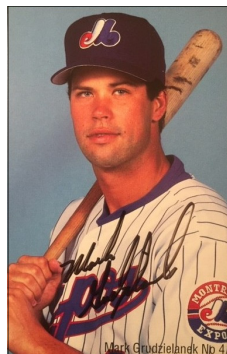

## MONTREAL EXPOS POSTCARDS - 1995-96 Caravan & Fan Club

These postcards which were given out during the Expos 1995-96 winter caravans and by the fan club, feature either borderless black & white or colour head and shoulder photos of players in their pin stripe uniforms on a light blue or dark blue background. The player's name and number appear vertically or horizontally at the bottom of the photo in black or white text. All cards have blank backs.

☐ Felipe Alou

☐ Moises Alou

☐ Pierre Arsenault

☐ Derek Aucoin

☐ Denis Boucher

☐ Rodger Brulotte

☐ Alain Chantelois

☐ Fernando DaSilva  
black & white  
full logo on cap

☐ Jacques Doucet

☐ Darrin Fletcher

☐ Marc Griffin  
white text on right

☐ Marc Griffin  
white text on left

☐ Mark Grudzielanek  
no arm showing

☐ Joe Kerrigan

☐ Mike Lansing

**MONTREAL EXPOS POSTCARDS - 1995-96 Caravan & Fan Club (cont'd)**

□ Pedro Martinez

□ Claude Raymond

□ Kirk Rueter  
black text

□ David Segui

□ Ken Singleton

□ Tim Spehr

□ Tony Tarasco  
no arms showing

□ Dave Veres  
3 1/2 x 5 glossy