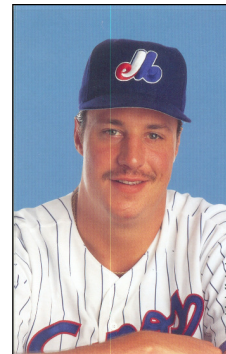

MONTREAL EXPOS POSTCARDS - 1996-97 Caravan & Fan Club

These postcards which were given out during the Expos 1996-97 winter caravans and by the fan club, feature either borderless black & white or colour head and shoulder photos of players in their pin stripe uniforms on a light blue or dark blue background. The player's name and number appear vertically or horizontally at the bottom of the photo in black or white text. All cards have blank backs.

[] Felipe Alou

[] Shane Andrews

[] Denis Boucher
3 1/2 x 5 glossy

[] Joe Cannon
3 1/2 x 5 glossy

[] Bobby Cuellar
3 1/2 x 5 glossy

[] Cliff Floyd

[] Marc Griffin

[] Vladimir Guerrero