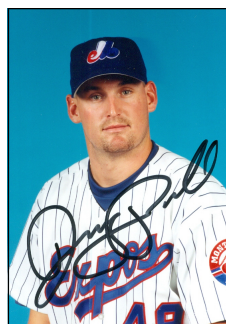

MONTREAL EXPOS POSTCARDS - 1996-97 Caravan & Fan Club

These postcards which were given out during the Expos 1996-97 winter caravans and by the fan club, feature either borderless black & white or colour head and shoulder photos of players in their pin stripe uniforms on a light blue or dark blue background. The player's name and number appear vertically or horizontally at the bottom of the photo in black or white text. All cards have blank backs.

[] Jeff Juden

[] Pete Mackanin
3 1/2 x 5 glossy
no text

[] Barry Manuel

[] Pedro Martinez
jersey # not showing

[] Jeremy Powell
3 1/2 x 5 glossy
no text

[] Elliott Price
black text on bottom
right

[] Claude Raymond

MONTREAL EXPOS POSTCARDS - 1996-97 Caravan & Fan Club (cont'd)

Henry Rodriguez

David Segui

Andy Stankiewicz
shoulder patch is
complete

Dave Van Horne

Dave Veres

Matt Wagner
3 1/2 x 5 glossy
no text

Rondell White
"o" in patch showing