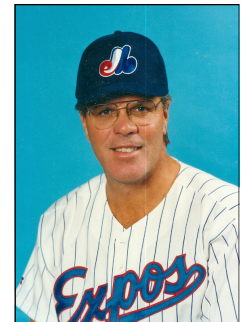

MONTREAL EXPOS POSTCARDS - 1996-97 Caravan & Fan Club

These postcards which were given out during the Expos 1996-97 winter caravans and by the fan club, feature either borderless black & white or colour head and shoulder photos of players in their pin stripe uniforms on a light blue or dark blue background. The player's name and number appear vertically or horizontally at the bottom of the photo in black or white text. All cards have blank backs.

[] Felipe Alou

[] Shane Andrews

[] Denis Boucher
3 1/2 x 5 glossy

[] Joe Cannon
3 1/2 x 5 glossy

[] Bobby Cuellar
3 1/2 x 5 glossy

[] Cliff Floyd

[] Marc Griffin

[] Vladimir Guerrero

[] Jeff Juden

[] Pete Mackanin
3 1/2 x 5 glossy
no text

[] Barry Manuel

[] Pedro Martinez
jersey # not showing

[] Jeremy Powell
3 1/2 x 5 glossy
no text

[] Elliott Price
black text on bottom
right

[] Claude Raymond