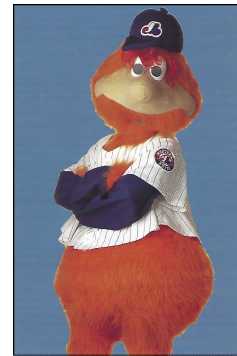

☐ Youppi!
no text