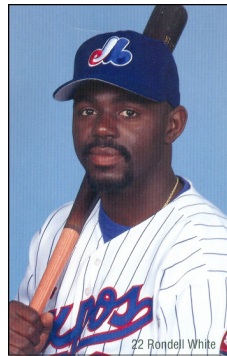

MONTREAL EXPOS POSTCARDS - 1996-97 Caravan & Fan Club

These postcards which were given out during the Expos 1996-97 winter caravans and by the fan club, feature either borderless black & white or colour head and shoulder photos of players in their pin stripe uniforms on a light blue or dark blue background. The player's name and number appear vertically or horizontally at the bottom of the photo in black or white text. All cards have blank backs.

[] Jeff Juden

[] Pete Mackanin
3 1/2 x 5 glossy
no text

[] Barry Manuel

[] Pedro Martinez
jersey # not showing

[] Jeremy Powell
3 1/2 x 5 glossy
no text

[] Elliott Price
black text on bottom
right

[] Claude Raymond

MONTREAL EXPOS POSTCARDS - 1996-97 Caravan & Fan Club (cont'd)

Henry Rodriguez

David Segui

Andy Stankiewicz
shoulder patch is
complete

Dave Van Horne

Dave Veres

Matt Wagner
3 1/2 x 5 glossy
no text

Rondell White
"o" in patch showing

Chris Widger
3 1/2 x 5 glossy
no text

Youppi!
no text