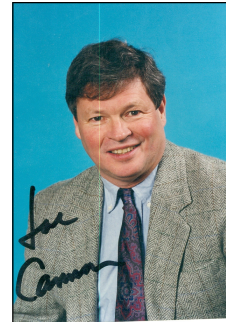

MONTREAL EXPOS POSTCARDS - 1996-97 Caravan & Fan Club

These postcards which were given out during the Expos 1996-97 winter caravans and by the fan club, feature either borderless black & white or colour head and shoulder photos of players in their pin stripe uniforms on a light blue or dark blue background. The player's name and number appear vertically or horizontally at the bottom of the photo in black or white text. All cards have blank backs.

[] Felipe Alou

[] Shane Andrews

[] Denis Boucher
3 1/2 x 5 glossy

[] Joe Cannon
3 1/2 x 5 glossy

[] Bobby Cuellar
3 1/2 x 5 glossy

[] Cliff Floyd

[] Marc Griffin

[] Vladimir Guerrero

MONTREAL EXPOS POSTCARDS - 1996-97 Caravan & Fan Club (cont'd)

Henry Rodriguez

David Segui

Andy Stankiewicz
shoulder patch is
complete

Dave Van Horne

Dave Veres

Matt Wagner
3 1/2 x 5 glossy
no text

Rondell White
"o" in patch showing