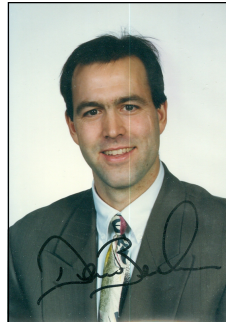

MONTREAL EXPOS POSTCARDS - 1996-97 Caravan & Fan Club

These postcards which were given out during the Expos 1996-97 winter caravans and by the fan club, feature either borderless black & white or colour head and shoulder photos of players in their pin stripe uniforms on a light blue or dark blue background. The player's name and number appear vertically or horizontally at the bottom of the photo in black or white text. All cards have blank backs.

[] Felipe Alou

[] Shane Andrews

[] Denis Boucher
3 1/2 x 5 glossy

[] Joe Cannon
3 1/2 x 5 glossy

[] Bobby Cuellar
3 1/2 x 5 glossy

[] Cliff Floyd

[] Marc Griffin

[] Vladimir Guerrero

MONTREAL EXPOS POSTCARDS - 1996-97 Caravan & Fan Club (cont'd)

Henry Rodriguez

David Segui

Andy Stankiewicz
shoulder patch is
complete

Dave Van Horne

Dave Veres

Matt Wagner
3 1/2 x 5 glossy
no text

Rondell White
"o" in patch showing