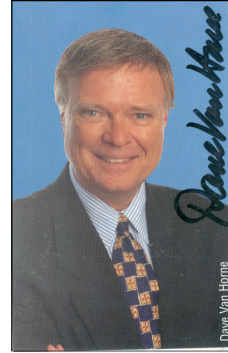

[] Jeff Juden

[] Pete Mackanin
3 1/2 x 5 glossy
no text

[] Barry Manuel

[] Pedro Martinez
jersey # not showing

[] Jeremy Powell
3 1/2 x 5 glossy
no text

[] Elliott Price
black text on bottom
right

[] Claude Raymond

MONTREAL EXPOS POSTCARDS - 1996-97 Caravan & Fan Club (cont'd)

Henry Rodriguez

David Segui

Andy Stankiewicz
shoulder patch is
complete

Dave Van Horne

Dave Veres

Matt Wagner
3 1/2 x 5 glossy
no text

Rondell White
"o" in patch showing

Chris Widger
3 1/2 x 5 glossy
no text

Youppi!
no text