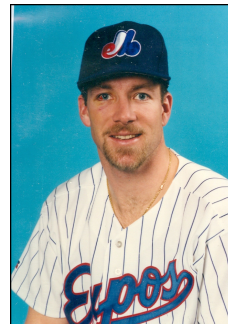

MONTREAL EXPOS POSTCARDS - 1996-97 Caravan & Fan Club

These postcards which were given out during the Expos 1996-97 winter caravans and by the fan club, feature either borderless black & white or colour head and shoulder photos of players in their pin stripe uniforms on a light blue or dark blue background. The player's name and number appear vertically or horizontally at the bottom of the photo in black or white text. All cards have blank backs.

[] Jeff Juden

[] Pete Mackanin
3 1/2 x 5 glossy
no text

[] Barry Manuel

[] Pedro Martinez
jersey # not showing

[] Jeremy Powell
3 1/2 x 5 glossy
no text

[] Elliott Price
black text on bottom
right

[] Claude Raymond

MONTREAL EXPOS POSTCARDS - 1996-97 Caravan & Fan Club (cont'd)

Henry Rodriguez

David Segui

Andy Stankiewicz
shoulder patch is
complete

Dave Van Horne

Dave Veres

Matt Wagner
3 1/2 x 5 glossy
no text

Rondell White
"o" in patch showing