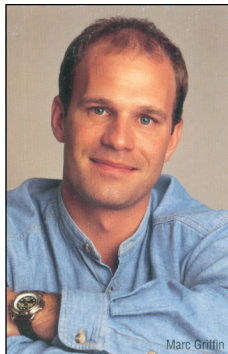

MONTREAL EXPOS POSTCARDS - 1996-97 Caravan & Fan Club

These postcards which were given out during the Expos 1996-97 winter caravans and by the fan club, feature either borderless black & white or colour head and shoulder photos of players in their pin stripe uniforms on a light blue or dark blue background. The player's name and number appear vertically or horizontally at the bottom of the photo in black or white text. All cards have blank backs.

[] Felipe Alou

[] Shane Andrews

[] Denis Boucher
3 1/2 x 5 glossy

[] Joe Cannon
3 1/2 x 5 glossy

[] Bobby Cuellar
3 1/2 x 5 glossy

[] Cliff Floyd

[] Marc Griffin

[] Vladimir Guerrero