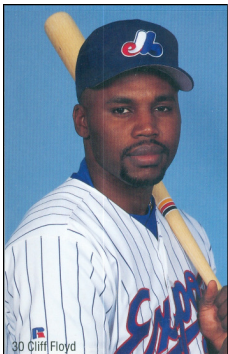

MONTREAL EXPOS POSTCARDS - 1996-97 Caravan & Fan Club

These postcards which were given out during the Expos 1996-97 winter caravans and by the fan club, feature either borderless black & white or colour head and shoulder photos of players in their pin stripe uniforms on a light blue or dark blue background. The player's name and number appear vertically or horizontally at the bottom of the photo in black or white text. All cards have blank backs.

[] Felipe Alou

[] Shane Andrews

[] Denis Boucher
3 1/2 x 5 glossy

[] Joe Cannon
3 1/2 x 5 glossy

[] Bobby Cuellar
3 1/2 x 5 glossy

[] Cliff Floyd

[] Marc Griffin

[] Vladimir Guerrero

[] Jeff Juden

[] Pete Mackanin
3 1/2 x 5 glossy
no text

[] Barry Manuel

[] Pedro Martinez
jersey # not showing

[] Jeremy Powell
3 1/2 x 5 glossy
no text

[] Elliott Price
black text on bottom
right

[] Claude Raymond