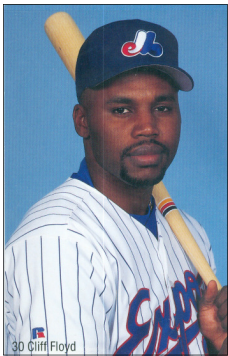

MONTREAL EXPOS POSTCARDS - 1996-97 Caravan & Fan Club

These postcards which were given out during the Expos 1996-97 winter caravans and by the fan club, feature either borderless black & white or colour head and shoulder photos of players in their pin stripe uniforms on a light blue or dark blue background. The player's name and numbers appear vertically at the bottom of the photo in black or white text. All cards have blank backs.

[] Felipe Alou

[] Shane Andrews

[] Denis Boucher
3 1/2 x 5 glossy

[] Joe Cannon
3 1/2 x 5 glossy

[] Bobby Cuellar
3 1/2 x 5 glossy

[] Cliff Floyd

[] Marc Griffin

[] Vladimir Guerrero

[] Jeff Juden

[] Pete Mackanin
3 1/2 x 5 glossy

[] Barry Manuel

[] Pedro Martinez
jersey # not showing

[] Elliott Price
black text on bottom
right

[] Claude Raymond

[] Henry Rodriguez

MONTREAL EXPOS POSTCARDS - 1996-97 Caravan & Fan Club (cont'd)