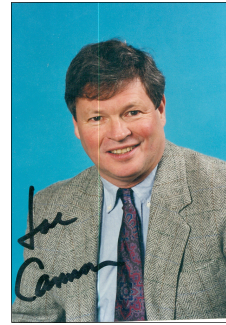

MONTREAL EXPOS POSTCARDS - 1996-97 Caravan & Fan Club

These postcards which were given out during the Expos 1996-97 winter caravans and by the fan club, feature either borderless black & white or colour head and shoulder photos of players in their pin stripe uniforms on a light blue or dark blue background. The player's name and numbers appear vertically at the bottom of the photo in black or white text. All cards have blank backs.

[] Felipe Alou

[] Shane Andrews

[] Denis Boucher
3 1/2 x 5 glossy

[] Joe Cannon
3 1/2 x 5 glossy

[] Bobby Cuellar
3 1/2 x 5 glossy

[] Cliff Floyd

[] Marc Griffin

[] Vladimir Guerrero