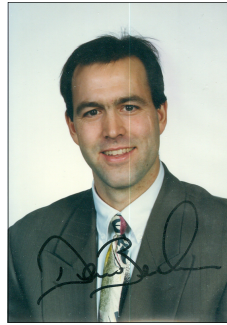

MONTREAL EXPOS POSTCARDS - 1996-97 Caravan & Fan Club

These postcards which were given out during the Expos 1996-97 winter caravans and by the fan club, feature either borderless black & white or colour head and shoulder photos of players in their pin stripe uniforms on a light blue or dark blue background. The player's name and numbers appear vertically at the bottom of the photo in black or white text. All cards have blank backs.

[] Felipe Alou

[] Shane Andrews

[] Denis Boucher
3 1/2 x 5 glossy

[] Joe Cannon
3 1/2 x 5 glossy

[] Bobby Cuellar
3 1/2 x 5 glossy

[] Cliff Floyd

[] Marc Griffin

[] Vladimir Guerrero