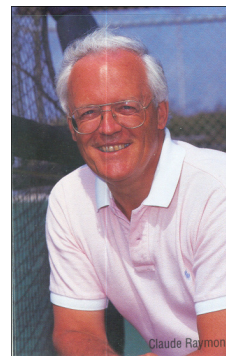

MONTREAL EXPOS POSTCARDS - 1996-97 Caravan & Fan Club

These postcards which were given out during the Expos 1996-97 winter caravans and by the fan club, feature either borderless black & white or colour head and shoulder photos of players in their pin stripe uniforms on a light blue or dark blue background. The player's name and numbers appear vertically at the bottom of the photo in black or white text. All cards have blank backs.

[] Jeff Juden

[] Pete Mackanin
3 1/2 x 5 glossy

[] Barry Manuel

[] Pedro Martinez
jersey # not showing

[] Elliott Price
black text on bottom
right

[] Claude Raymond

[] Henry Rodriguez

MONTREAL EXPOS POSTCARDS - 1996-97 Caravan & Fan Club (cont'd)