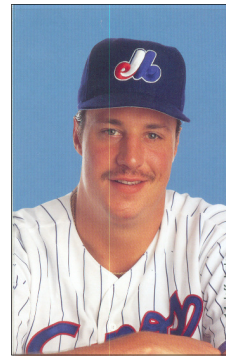

MONTREAL EXPOS POSTCARDS - 1996-97 Caravan & Fan Club

These postcards which were given out during the Expos 1996-97 winter caravans and by the fan club, feature either borderless black & white or colour head and shoulder photos of players in their pin stripe uniforms on a light blue or dark blue background. The player's name and numbers appear vertically at the bottom of the photo in black or white text. All cards have blank backs.

[] Felipe Alou

[] Shane Andrews

[] Denis Boucher
3 1/2 x 5 glossy

[] Joe Cannon
3 1/2 x 5 glossy

[] Bobby Cuellar
3 1/2 x 5 glossy

[] Cliff Floyd

[] Marc Griffin

[] Vladimir Guerrero