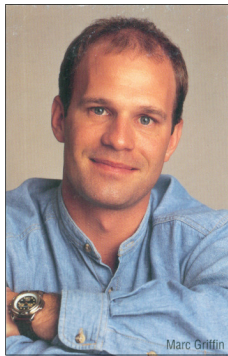

MONTREAL EXPOS POSTCARDS - 1996-97 Caravan & Fan Club

These postcards which were given out during the Expos 1996-97 winter caravans and by the fan club, feature either borderless black & white or colour head and shoulder photos of players in their pin stripe uniforms on a light blue or dark blue background. The player's name and numbers appear vertically at the bottom of the photo in black or white text. All cards have blank backs.

[] Felipe Alou

[] Shane Andrews

[] Denis Boucher
3 1/2 x 5 glossy

[] Joe Cannon
3 1/2 x 5 glossy

[] Bobby Cuellar
3 1/2 x 5 glossy

[] Cliff Floyd

[] Marc Griffin

[] Vladimir Guerrero