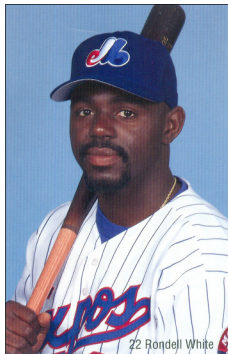

MONTREAL EXPOS POSTCARDS - 1996-97 Caravan & Fan Club

These postcards which were given out during the Expos 1996-97 winter caravans and by the fan club, feature either borderless black & white or colour head and shoulder photos of players in their pin stripe uniforms on a light blue or dark blue background. The player's name and numbers appear vertically at the bottom of the photo in black or white text. All cards have blank backs.

[] Jeff Juden

[] Pete Mackanin
3 1/2 x 5 glossy

[] Barry Manuel

[] Pedro Martinez
jersey # not showing

[] Elliott Price
black text on bottom
right

[] Claude Raymond

[] Henry Rodriguez

MONTREAL EXPOS POSTCARDS - 1996-97 Caravan & Fan Club (cont'd)

□ David Segui

□ Andy Stankiewicz
shoulder patch is
complete

□ Dave Van Horne

□ Dave Veres

□ Matt Wagner
3 1/2 x 5 glossy

□ Rondell White
"o" in patch showing

□ Chris Widger
3 1/2 x 5 glossy

□ Youppi!
no text