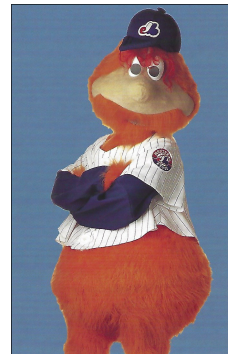

MONTREAL EXPOS POSTCARDS - 1996-97 Caravan & Fan Club

These postcards which were given out during the Expos 1996-97 winter caravans and by the fan club, feature either borderless black & white or colour head and shoulder photos of players in their pin stripe uniforms on a light blue or dark blue background. The player's name and numbers appear vertically at the bottom of the photo in black or white text. All cards have blank backs.

□ David Segui

□ Andy Stankiewicz
shoulder patch is
complete

□ Dave Van Horne

□ Dave Veres

□ Matt Wagner
3 1/2 x 5 glossy

□ Rondell White
"o" in patch showing

□ Chris Widger
3 1/2 x 5 glossy

□ Youppi!
no text