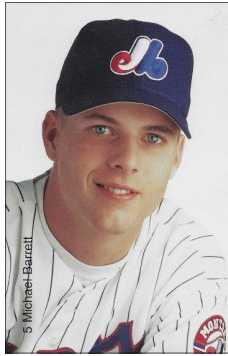

MONTREAL EXPOS POSTCARDS - 1998-99 Caravan & Fan Club

These postcards which were given out during the Expos 1998-99 winter caravans and by the fan club, feature either borderless black & white or colour head and shoulder photos of players in their pin stripe uniforms on a white background. The player's name and number appear vertically at the bottom left corner of the photo in black text. All cards have blank backs.

□ Shane Andrews

□ Michael Barrett
pin stripe through #5

□ Miguel Batista

□ Denis Boucher
black text left of shirt
crease

□ Wilton Guerrero

□ Terry Jones

□ Steve Kline

□ Ron Piché