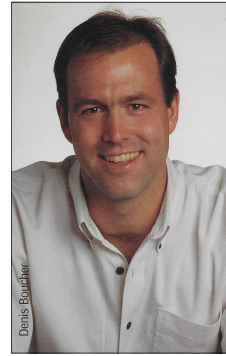

MONTREAL EXPOS POSTCARDS - 1998-99 Caravan & Fan Club

These postcards which were given out during the Expos 1998-99 winter caravans and by the fan club, feature either borderless black & white or colour head and shoulder photos of players in their pin stripe uniforms on a white background. The player's name and number appear vertically at the bottom left corner of the photo in black text. All cards have blank backs.

□ Shane Andrews

□ Michael Barrett
pin stripe through #5

□ Miguel Batista

□ Denis Boucher
black text left of shirt
crease

□ Wilton Guerrero

□ Terry Jones

□ Steve Kline

□ Ron Piché