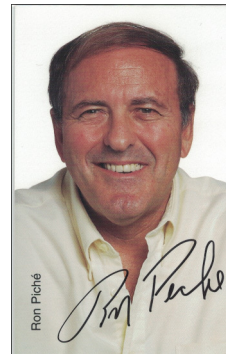

MONTREAL EXPOS POSTCARDS - 1998-99 Caravan & Fan Club

These postcards which were given out during the Expos 1998-99 winter caravans and by the fan club, feature either borderless black & white or colour head and shoulder photos of players in their pin stripe uniforms on a white background. The player's name and number appear vertically at the bottom left corner of the photo in black text. All cards have blank backs.

□ Shane Andrews

□ Michael Barrett
pin stripe through #5

□ Miguel Batista

□ Denis Boucher
black text left of shirt
crease

□ Wilton Guerrero

□ Terry Jones

□ Steve Kline

□ Ron Piché