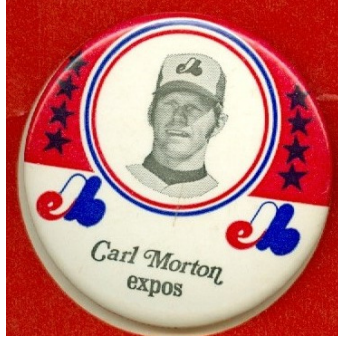

1970 EXPOS PIN BACK BUTTONS

Complete Set: 15 Buttons

Size: 1 3/4" diameter

[] John Bateman

[] Ron Brand

[] Ron Fairly

[] Mack Jones

[] Coco Laboy

[] Charles (Boots) Day

[] Ron Fairly

[] Jim Gosger

[] Ron Hunt

[] Mack Jones

[] Coco Laboy

[] Dan McGinn

1971 PIN BACK BUTTONS (13) - con't

[] Carl Morton

[] Claude Raymond

[] Rusty Staub

[] Bobby Wine

[] Expos logo