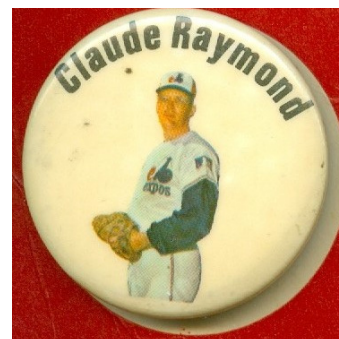

1970 EXPOS PIN BACK BUTTONS

Complete Set: 15 Buttons

Size: 1 3/4" diameter

[] John Bateman

[] Ron Brand

[] Ron Fairly

[] Mack Jones

[] Coco Laboy

[] Gene Mauch

[] Dan McGinn

[] Adolfo Phillips

[] Claude Raymond

1970 PIN BACK BUTTONS (15) - con't

[] Steve Renko

[] Marv Staehle

[] Rusty Staub

[] Bill Stoneman

[] Gary Sutherland

[] Bobby Wine

1971 EXPOS PIN BACK BUTTONS

Complete Set: 14 Buttons

Size: 1 3/4" diameter

[] Bob Bailey

[] John Bateman