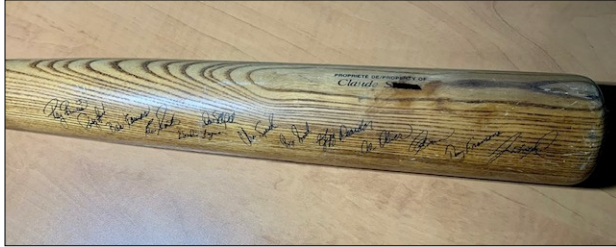

EXPOS SEASON TICKET HOLDER GIFTS - con't

□ ?
Wine Glasses

□ ?
Gold Serving Tray

□ ?
Paper Weight

□ ?
Coasters

□ ?
Desk Clock

EXPOS SEASON TICKET HOLDER GIFTS - con't

[] 1983
Baseball Bat